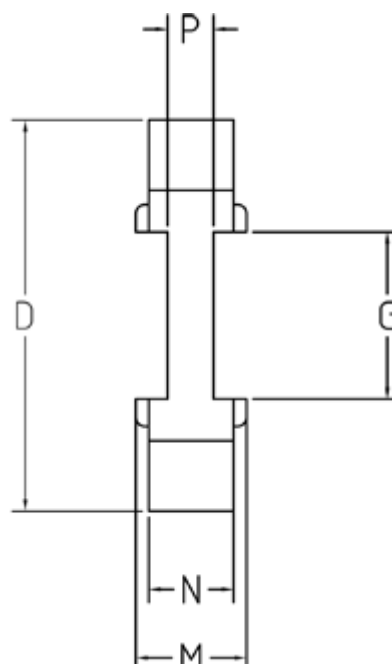

Data Sheet

Article number: 333503802
Description: Element Klonex ES7
Red spider 98 Sh A

Measures

D = 80
G = 38
M = 24
N = 18
P = 5.6